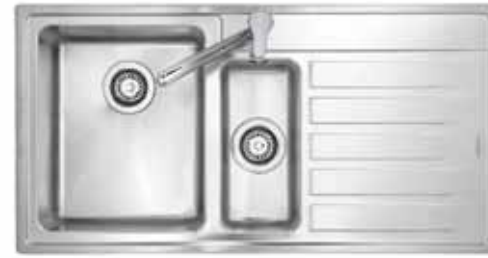

Lamona Undermount
1.5 Bowl Sink

Undermount 1.5 Bowl
Sink

Lamona Ullswater 1.5
Bowl Sink

Lamona Ullswater
Single Bowl Sink

Lamona Rutland Linen
1.5 Bowl Sink

Lamona Rutland 1.5
Bowl Sink

BS 1.5 Bowl Sink

Nobel Single Bowl Sink

Lamona Rutland Single
Bowl Sink

Lamona Single Bowl
Sink (1 tap hole)

Stainless Steel Round
Bowl Sink and Drainer

Undermount Single
Bowl Sink

Single Square Bowl Sink

Shallow Single Bowl Sink

Lamona Compact Single Bowl Sink

BS1244 Single Bowl Sink (2 tap holes)

Single Bowl Sink

Lamona Single Bowl Sink (2 tap holes)

Lamona Compact Single Bowl Sink

Lamona Sit-on Single Bowl Sink (2 tap holes)

Single Bowl Sink (2 tap holes)

Ceramic 1.5 Bowl Sink

White Belfast Sink

Double Bowl Ceramic Sink

Black Cubix Sink

Deluxe Waste Disposal Unit

Waste Disposal Unit

Lamona Chrome Professional Style Lever Action Tap

Lamona Chrome Lecco Lever Action Tap

Lamona Chrome Pull-Out Spray Lever Action Tap